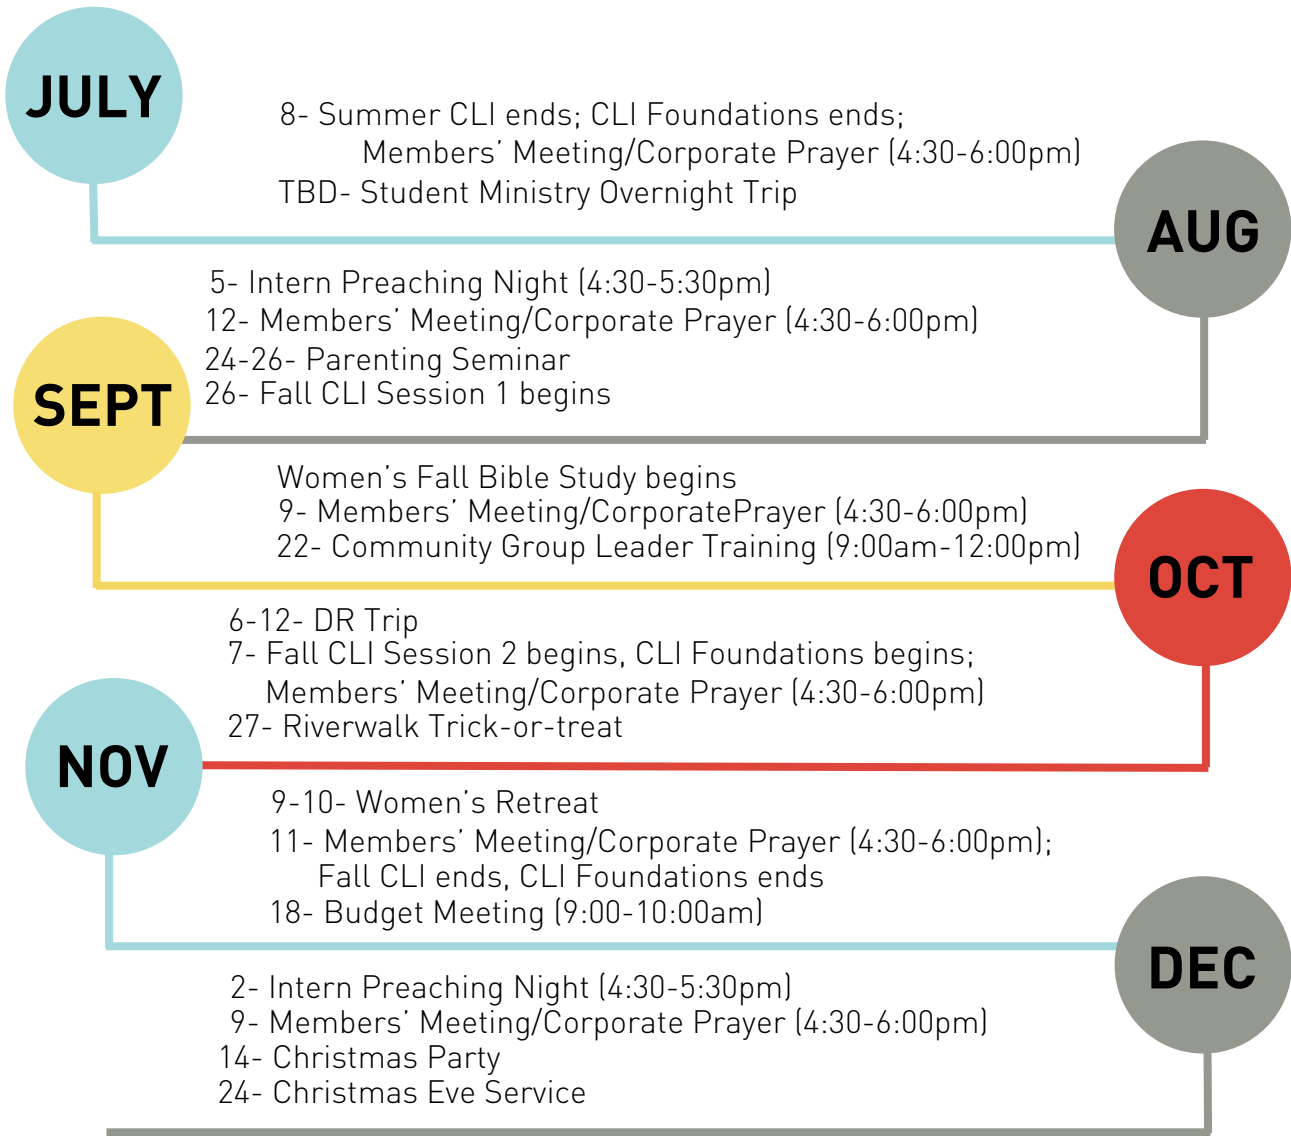

FEB

11- CLI Foundations ends;
Members' Meeting/Corporate Prayer (4:30-6:00pm)
18- Winter CLI Session 2 begins
23-24- Men's Retreat

MAR

2- Women's Coffee Night (6:30-9:30pm)
11- Members' Meeting/Corporate Prayer (4:30-6:00pm)
17- Mission Prayer Night (5:00-7:30pm)
24-31- Union University Go Trip
25- Winter CLI ends
30- Good Friday Service (6:30-7:30pm)

APR

1- Easter Sunday
6-7- Weekend Foundations (Fri, 7-9pm & Sat, 8:30-11:30am)
8- Members' Meeting/Corporate Prayer (4:30-6:00pm)
15- CLK Training (8:45-10:00am)
18- CLC's 8th Birthday
22- Summer CLI Session 1 begins
29- Women's Spring Book Study begins

MAY

6- Members' Meeting/Corporate Prayer (4:30-6:00pm)
12- Walk for Life
22-28- DR Trip
26- Church Rummage Sale
27-June 4- Wales Trip

JUNE

May 27-4- Wales Trip
2- Women's Brunch
3- Summer CLI Session 2 begins; CLI Foundations begins
10- Members' Meeting/Corporate Prayer (4:30-6:00pm)