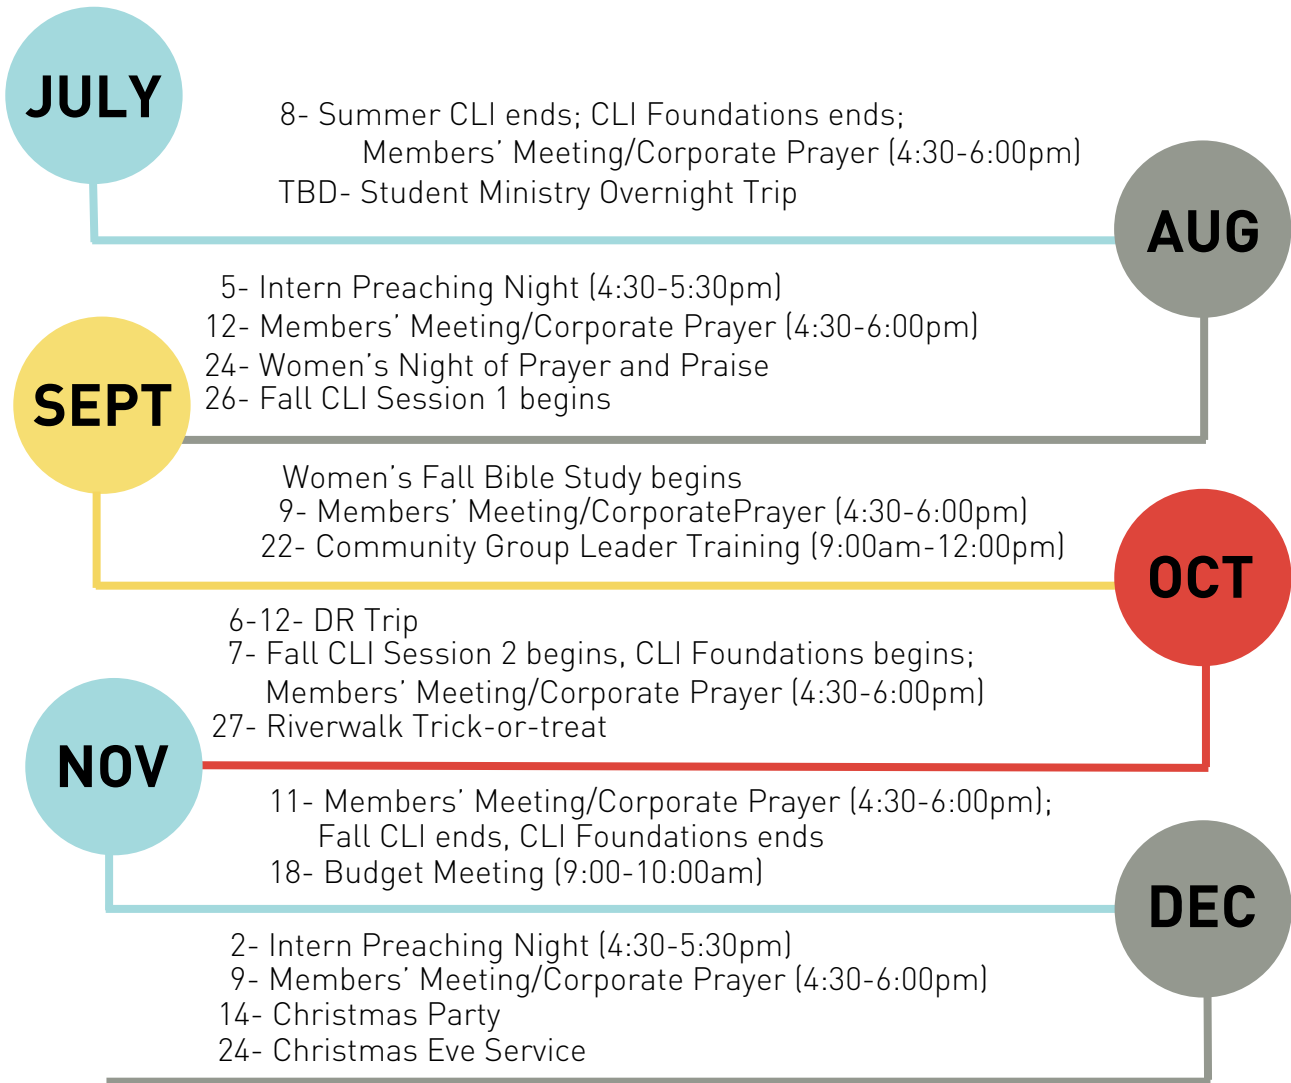

FEB

11- CLI Foundations ends;
Members' Meeting/Corporate Prayer (4:30-6:00pm)
18- Winter CLI Session 2 begins
23-24- Men's Retreat

MAR

2- Women's Coffee Night (6:30-9:30pm)
11- Members' Meeting/Corporate Prayer (4:30-6:00pm)
17- Mission Prayer Night (5:00-7:30pm)
24-31- Union University Go Trip
25- Winter CLI ends
30- Good Friday Service (6:30-7:30pm)

APR

1- Easter Sunday
6-7- Weekend Foundations (Fri, 7-9pm & Sat, 8:30-11:30am)
8- Members' Meeting/Corporate Prayer (4:30-6:00pm)
15- CLK Training (8:45-10:00am)
18- CLC's 8th Birthday
22- Summer CLI Session 1 begins
29- Women's Spring Book Study begins

MAY

6- Members' Meeting/Corporate Prayer (4:30-6:00pm)
12- Walk for Life
22-28- DR Trip
26- Church Rummage Sale
27-June 4- Wales Trip

JUNE

May 27-4- Wales Trip
2- Women's Brunch
3- Summer CLI Session 2 begins; CLI Foundations begins
10- Members' Meeting/Corporate Prayer (4:30-6:00pm)